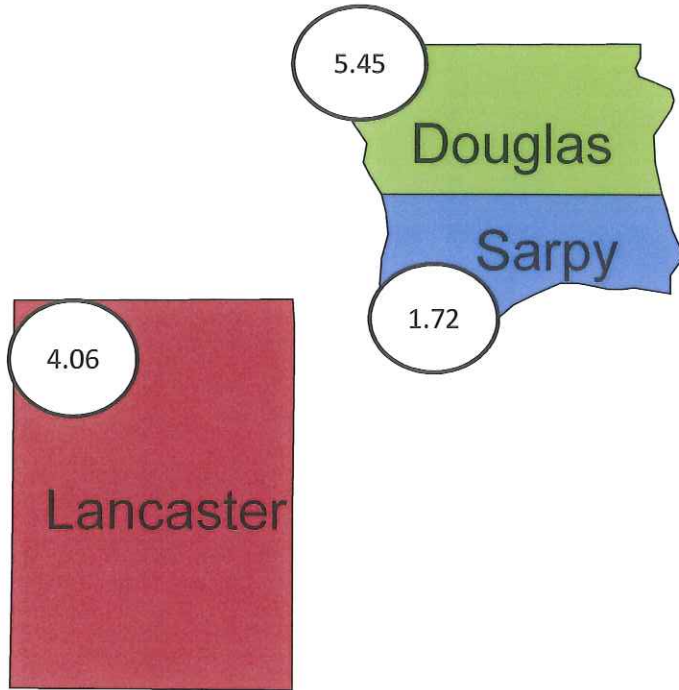

# Weighted Caseload Report

## Separate Juvenile Courts

January 1, 2011 - December 31, 2011

Number represents total predicted judicial resource by county

The juvenile court need for judges is: 11.23  
 The current number of judges is: 11

**Douglas County-4th District**  
 Crnkovich  
 Daniels  
 Johnson  
 Kelly  
 Thomas

## Weighted Cases by County